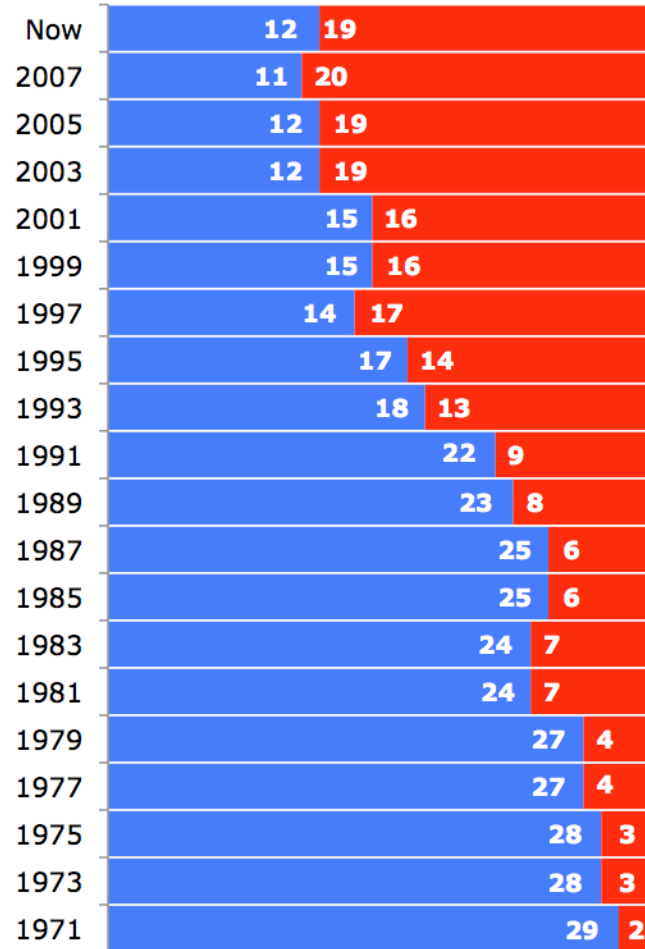

### Party Mix: Texas House

■ Democrats ■ Republicans

### Party Mix: Texas Senate

■ Democrats ■ Republicans