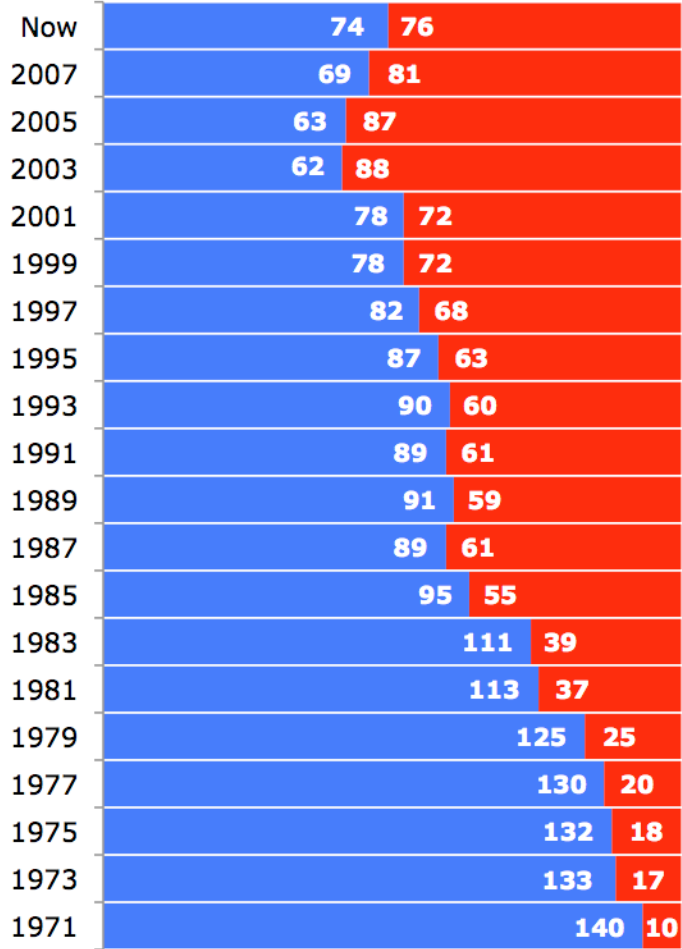

### Party Mix: Texas House

■ Democrats ■ Republicans

### Party Mix: Texas Senate

■ Democrats ■ Republicans