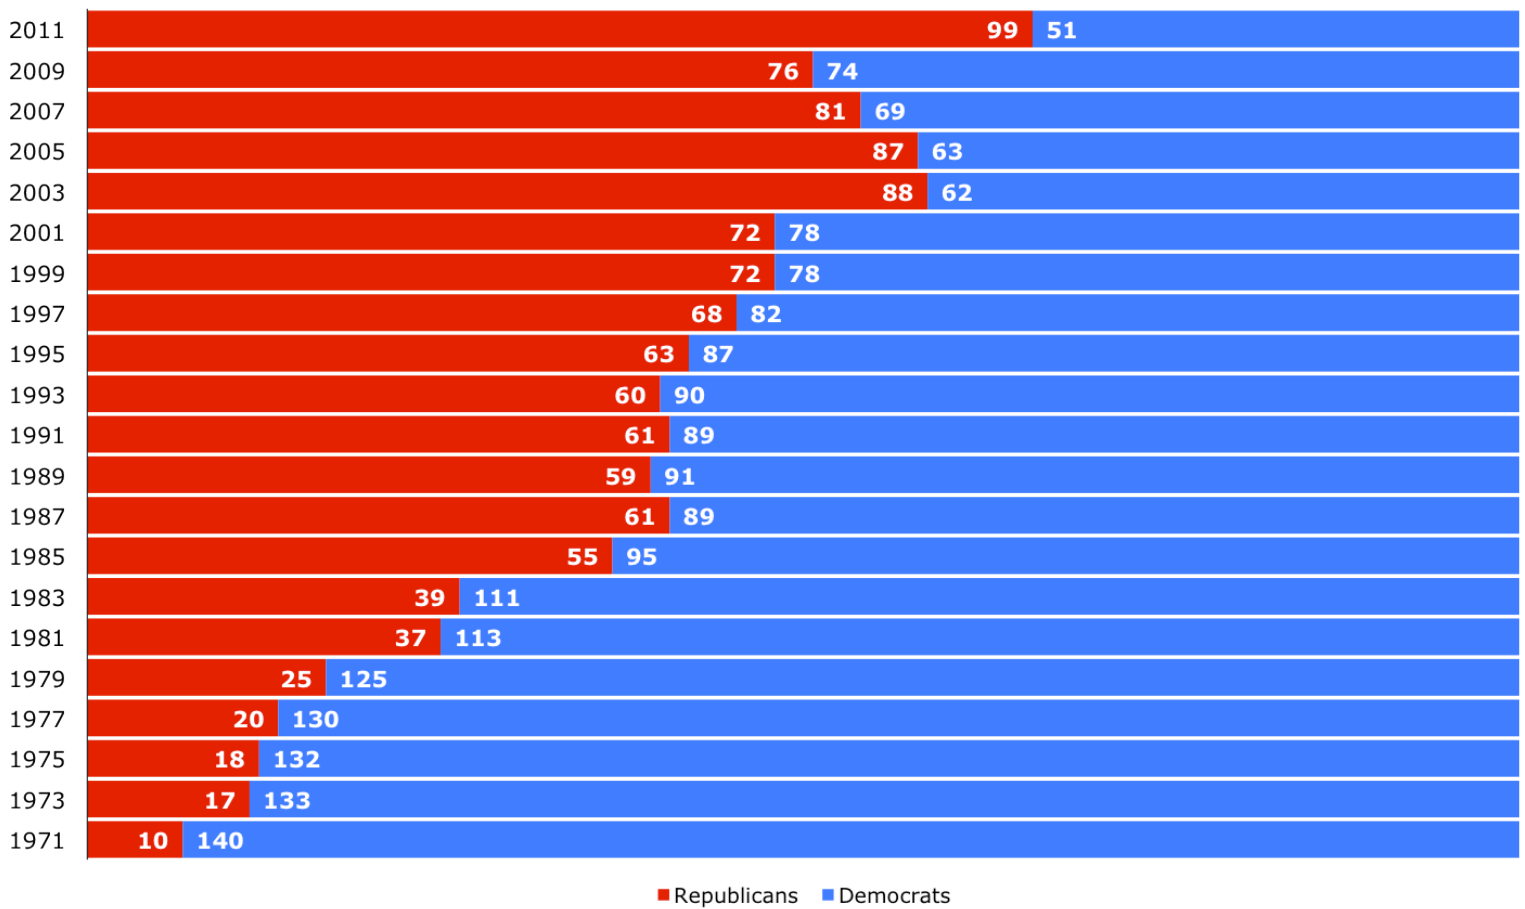

Party Mix: Texas House

Party Mix: Texas Senate