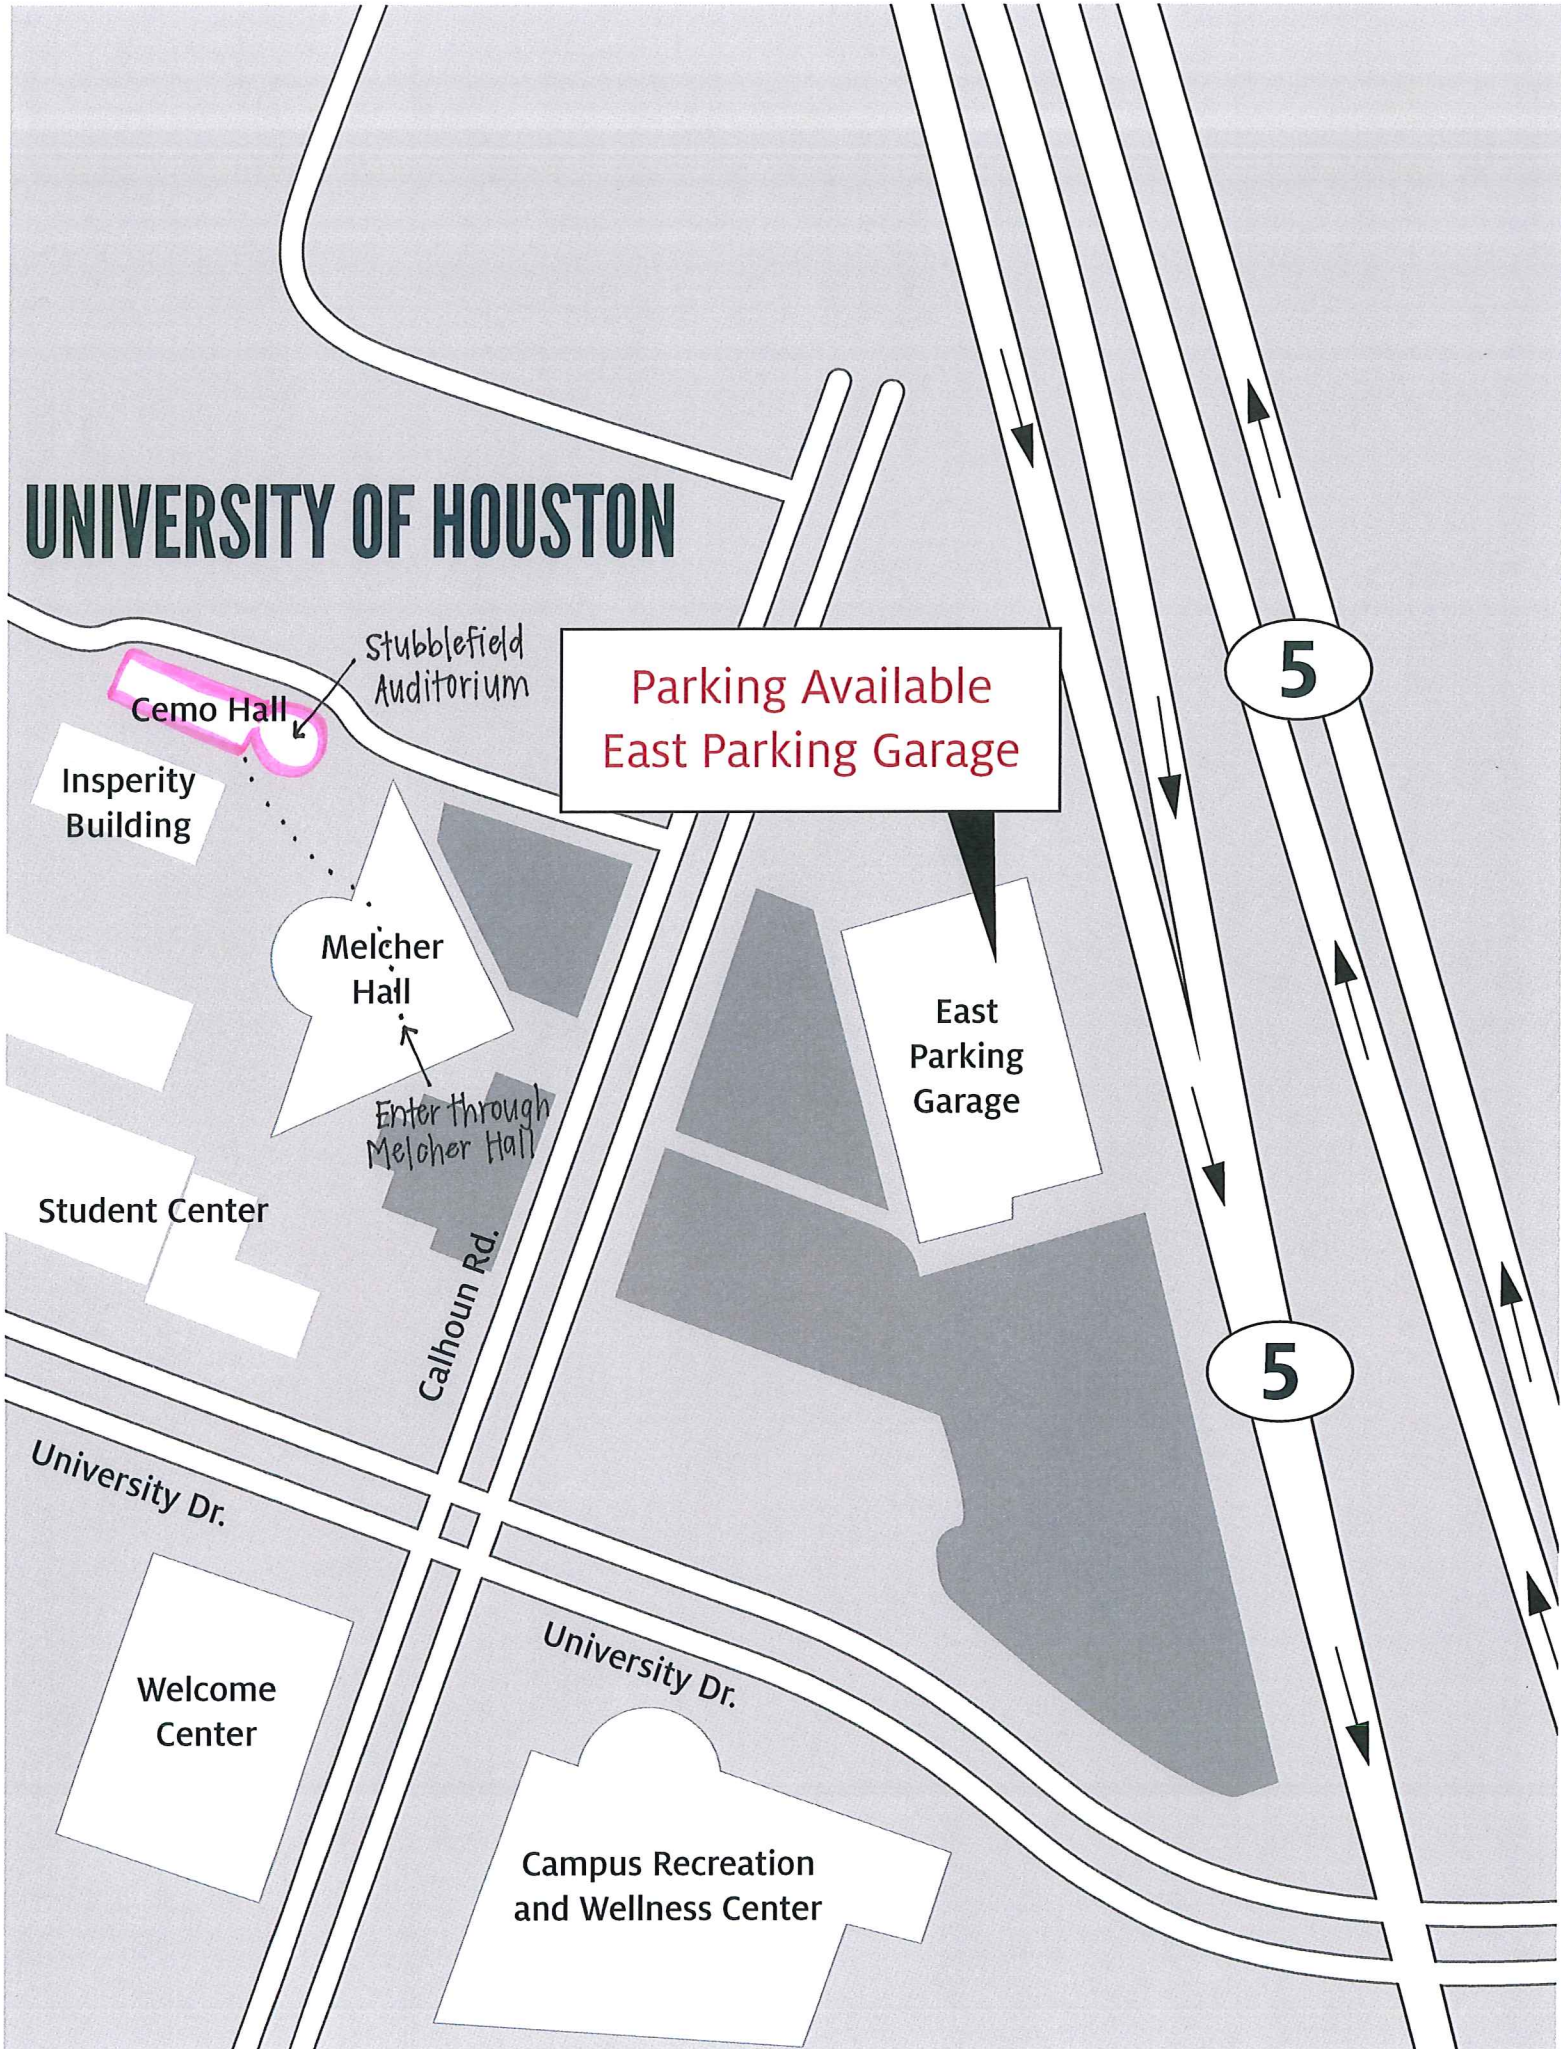

UNIVERSITY OF HOUSTON

Parking Available
East Parking Garage

Stubblefield Auditorium

Cemo Hall

Insperity Building

Melcher Hall

Enter through Melcher Hall

Student Center

Calhoun Rd.

East Parking Garage

University Dr.

Welcome Center

University Dr.

Campus Recreation and Wellness Center

5

5