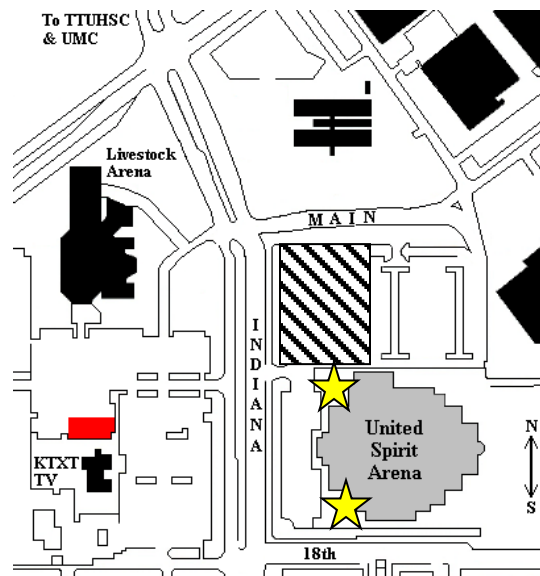

United supermarkets A R E N A

The United Supermarkets Arena is located at 1701 Indiana Avenue.

**City Bank Conference Center
Event parking**

**Conference Center Entrance
(Southwest corner and Northwest corner,
Access by ramp & stairs)**

**Please avoid R-37 Area Reserved,
Athletic Reserved, Timed, Visitor, and
24 Hour Reserved Spaces; parking in
these spaces may result in ticketing
and/or towing.**