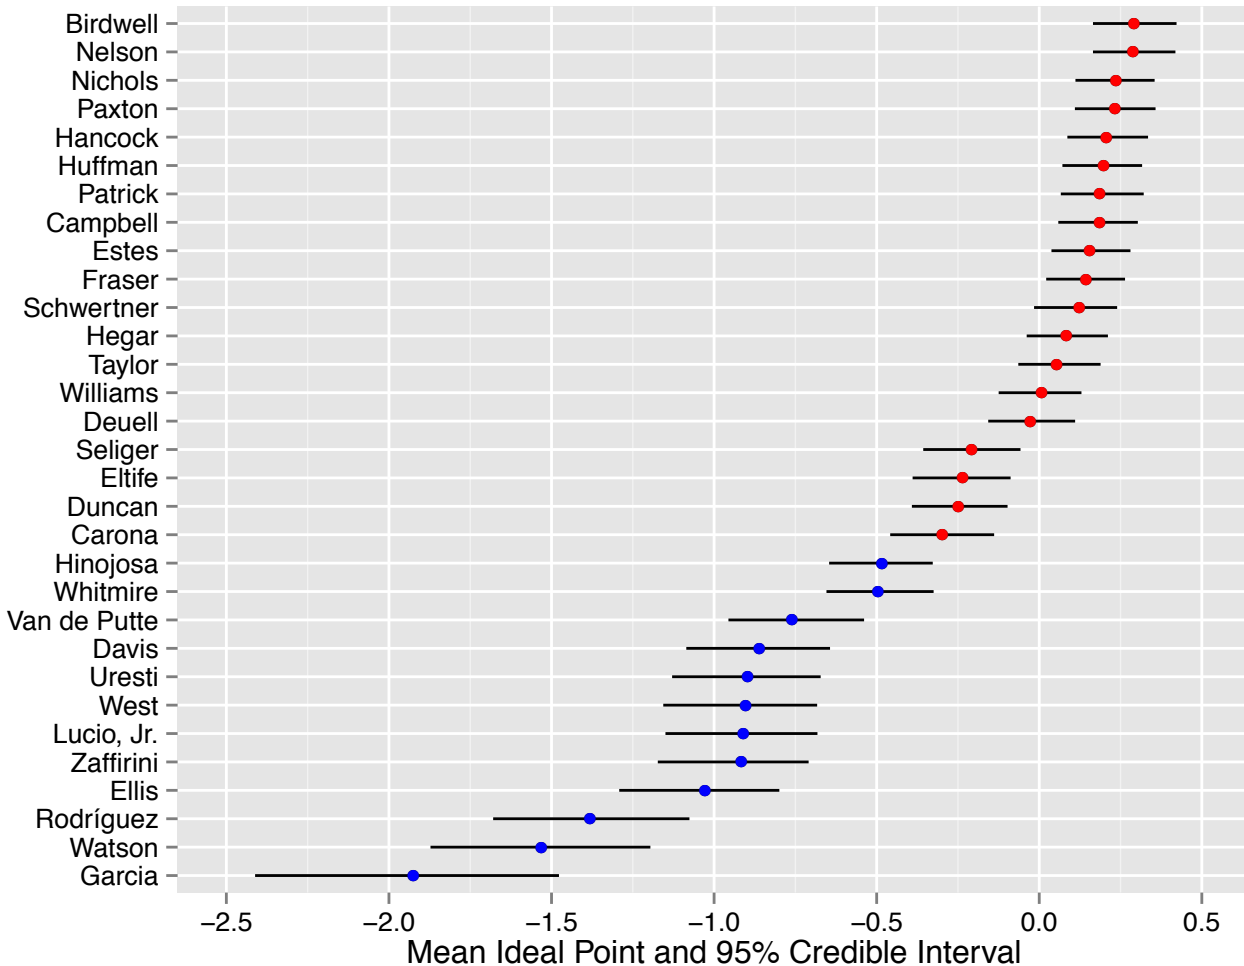

Texas Senate Liberal–Conservative Location: 2013

Through April 30

Texas House Liberal–Conservative Location: 2013

Through April 30

Texas House Liberal–Conservative Location: 2013–Rs

Through April 30

Texas House Liberal–Conservative Location: 2013–Ds