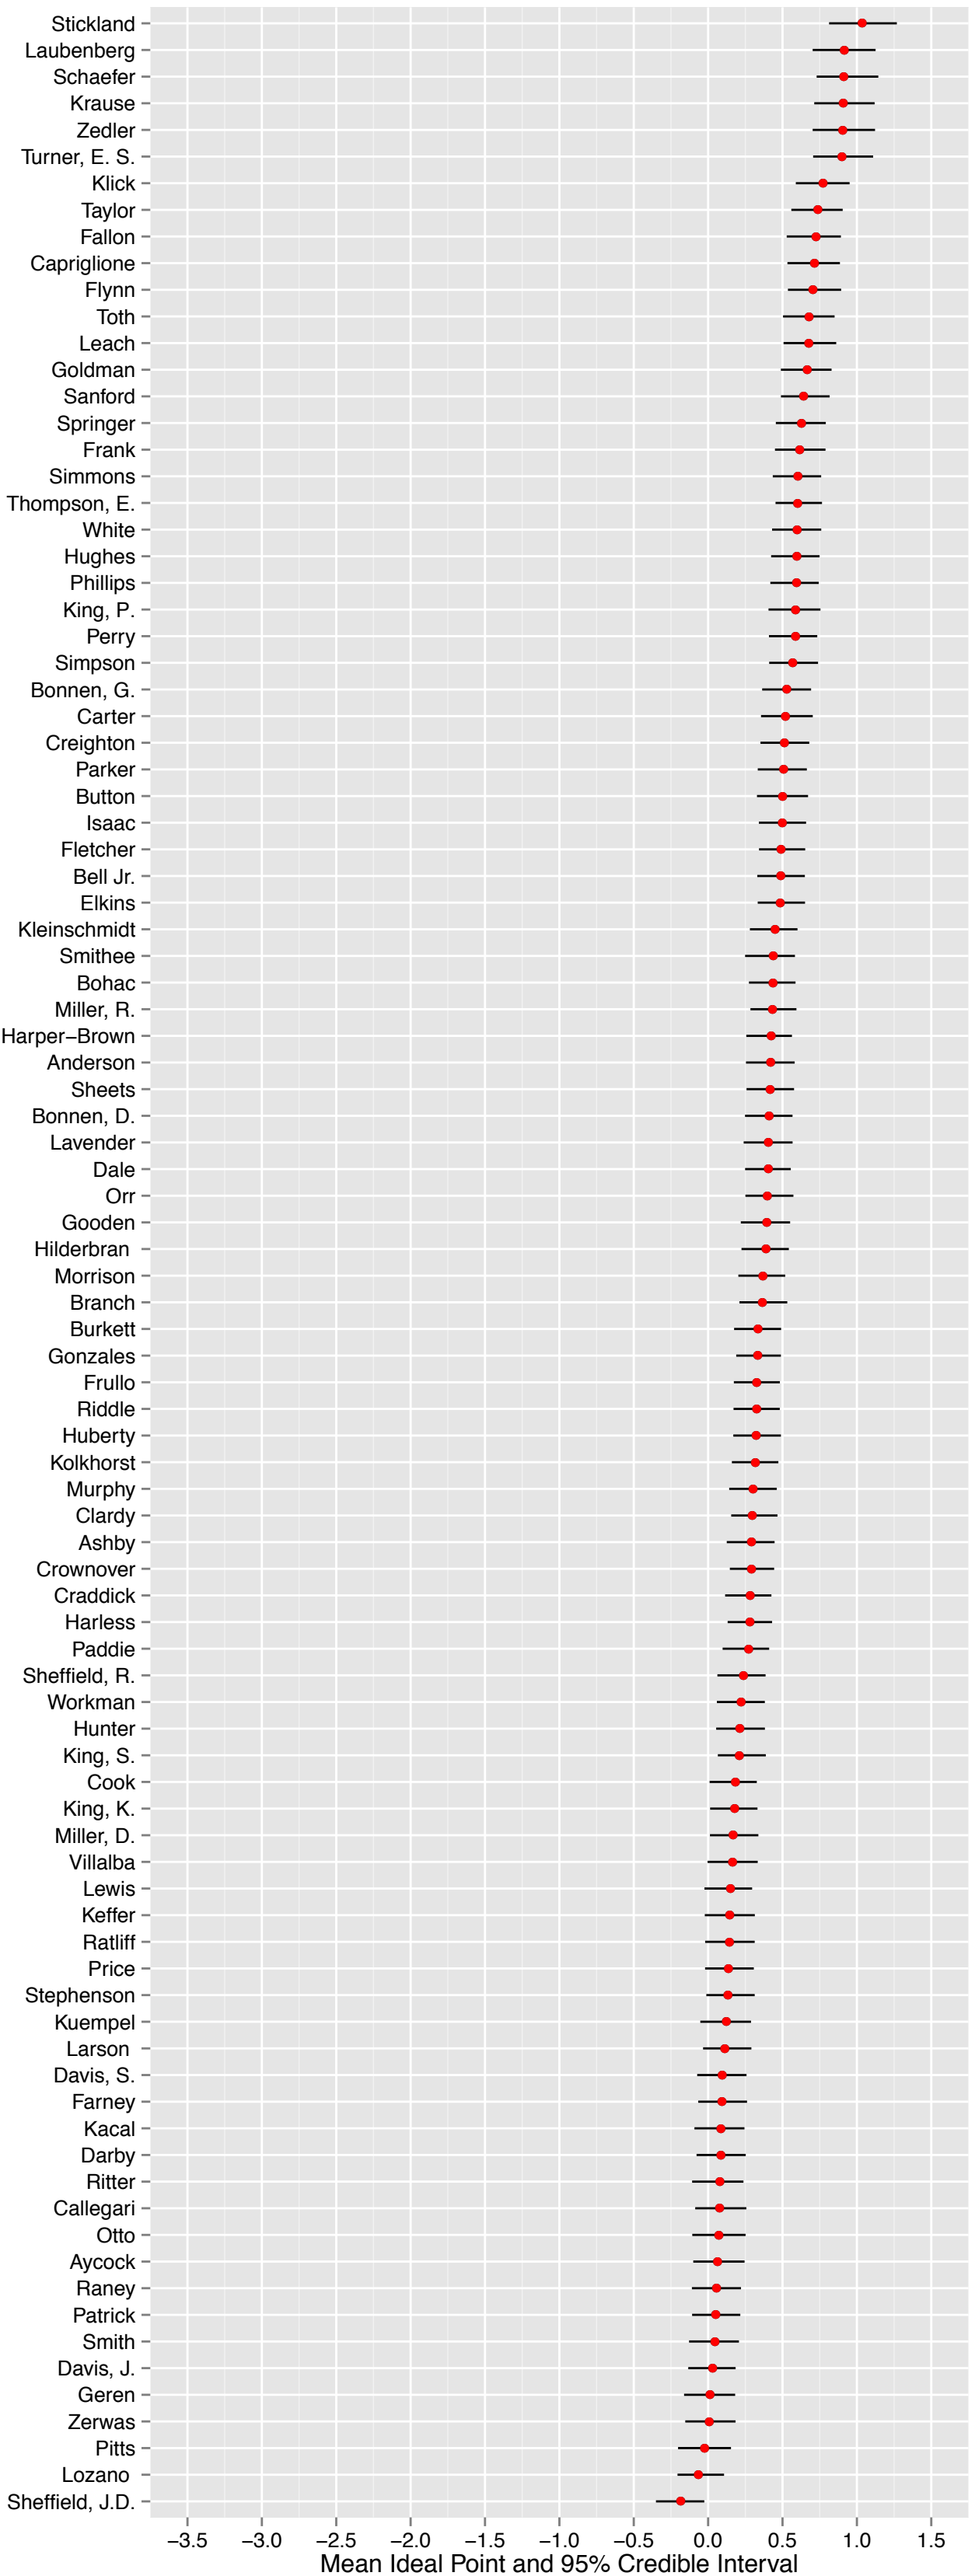

Texas Senate Liberal–Conservative Location: 2013

Through April 30

Texas House Liberal–Conservative Location: 2013

Through April 30

Texas House Liberal–Conservative Location: 2013–Rs

Through April 30

Texas House Liberal–Conservative Location: 2013–Ds

Through April 30