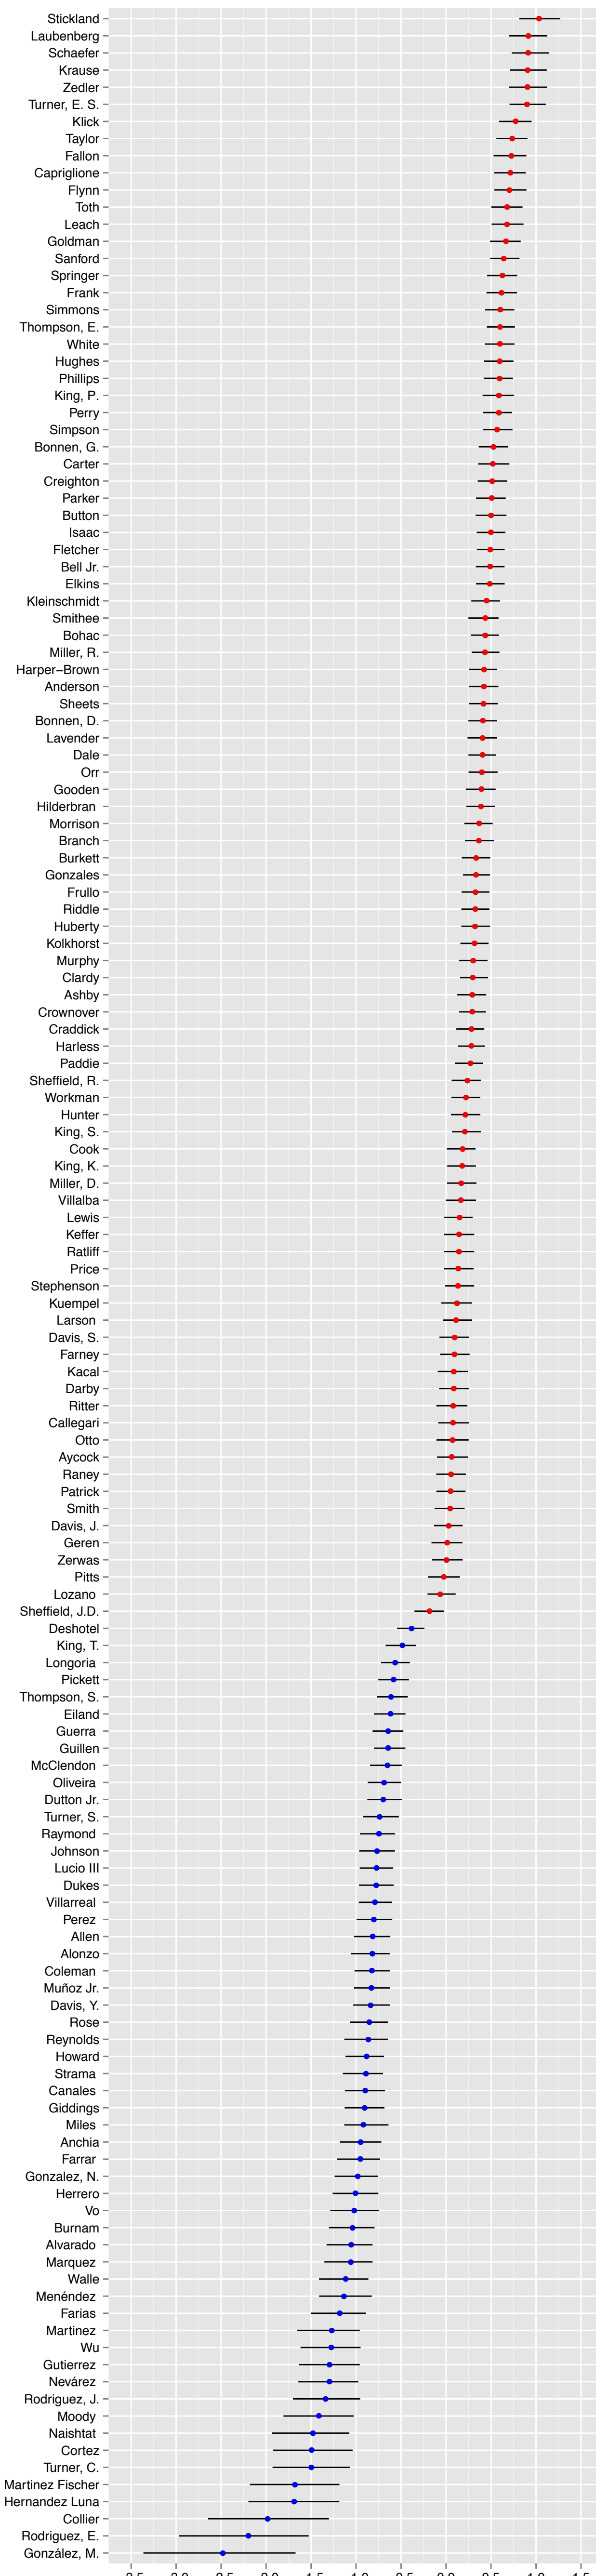

Texas Senate Liberal–Conservative Location: 2013

Through April 30

Texas House Liberal–Conservative Location: 2013

Through April 30

Texas House Liberal–Conservative Location: 2013–Rs

Through April 30

Texas House Liberal–Conservative Location: 2013–Ds

Through April 30