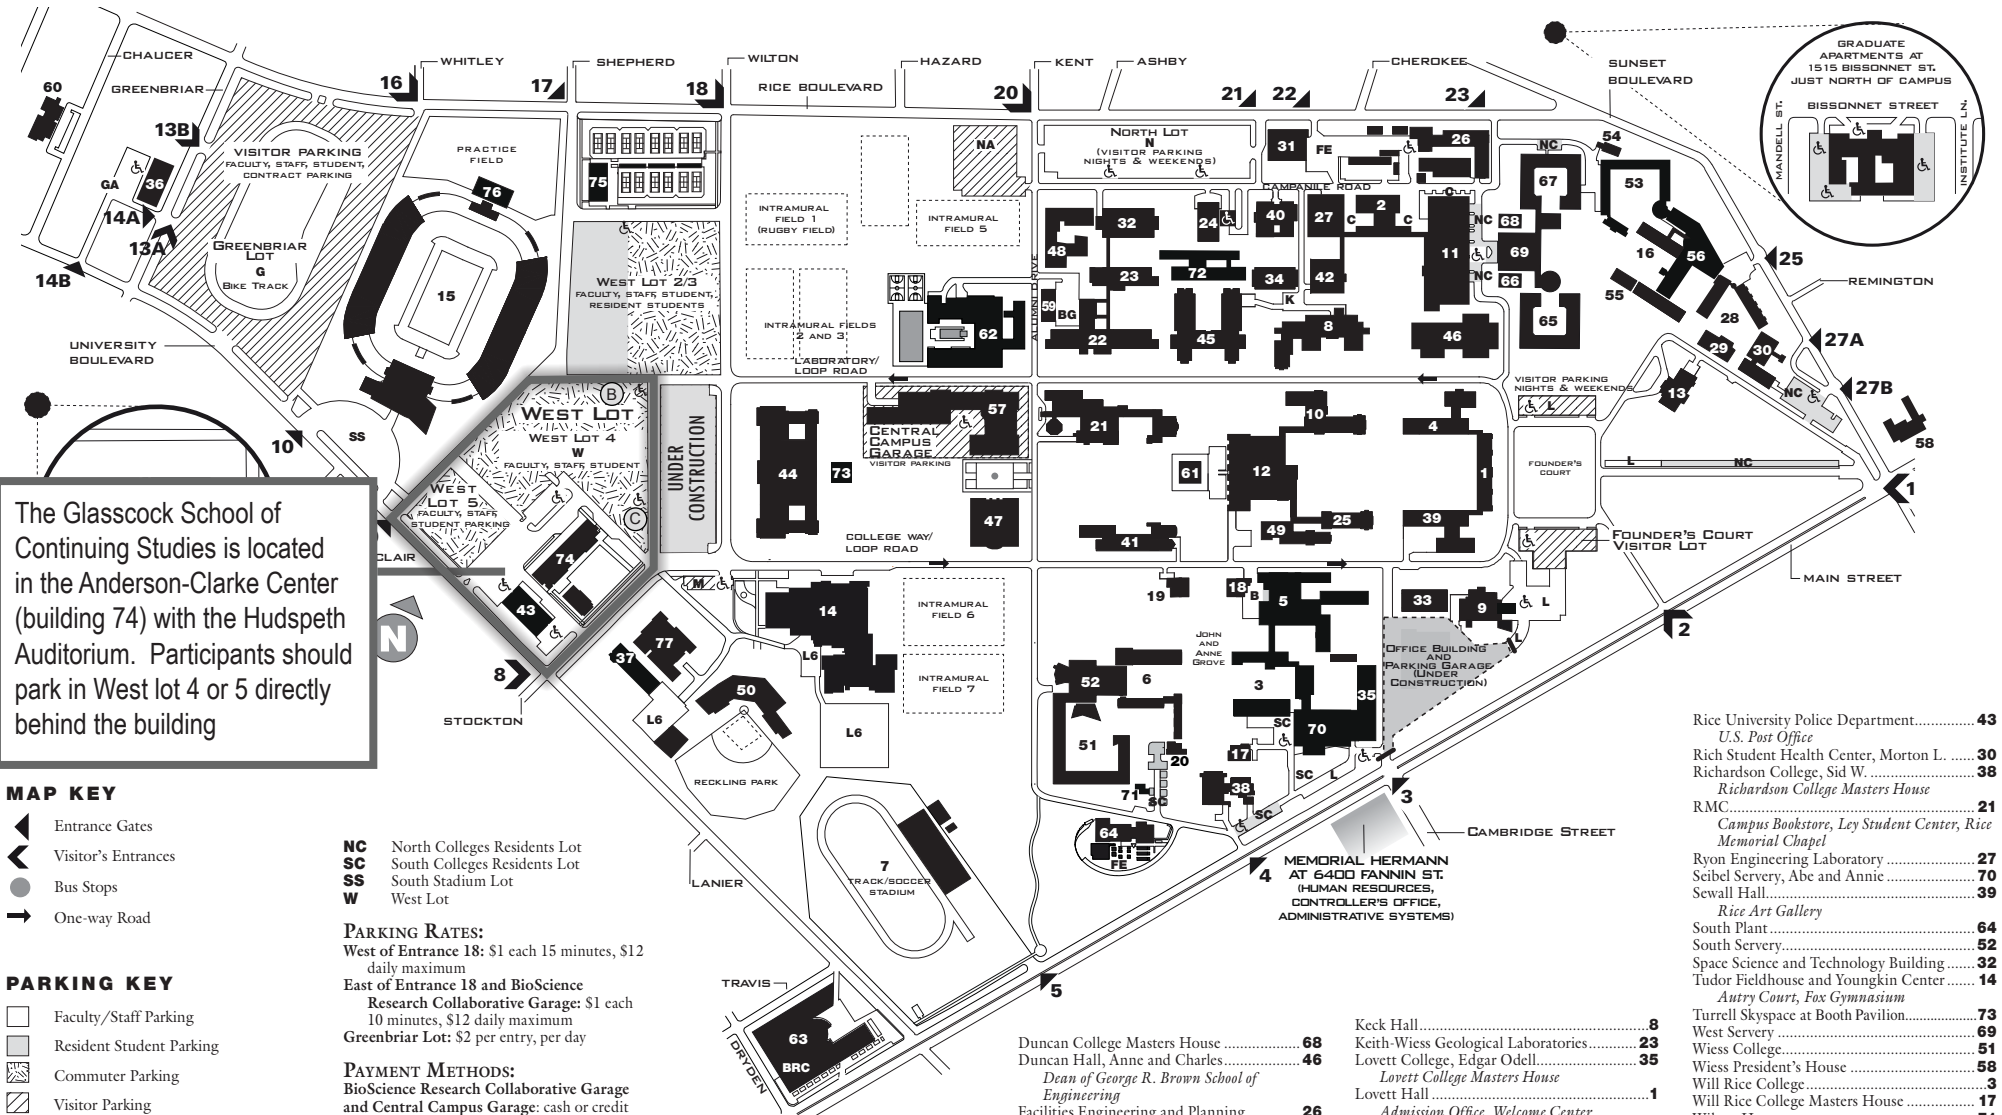

RICE UNIVERSITY CAMPUS MAP

The Glasscock School of Continuing Studies is located in the Anderson-Clarke Center (building 74) with the Hudspeth Auditorium. Participants should park in West lot 4 or 5 directly behind the building

MAP KEY

- ◀ Entrance Gates
- ◀ Visitor's Entrances
- Bus Stops
- One-way Road

PARKING KEY

- Faculty/Staff Parking
- Resident Student Parking
- ▨ Commuter Parking
- ▨ Visitor Parking
- ♿ Accessible Parking

PARKING LOTS:

- APB** Alice Pratt Brown Hall Lot
- B** Baker College-Housing & Dining Lot
- BG** Biology-Geology Lot
- BRC** BioScience Research Collaborative Garage
- C** Campanile Lot
- CG** Central Campus Garage
- FE** Facilities, Engineering and Planning Lot
- G** Greenbriar Lot
- GA** Greenbriar Annex
- K** Keck Lot
- L** Lovett Lot
- L6** Lot Six
- M** Moody Lot
- N** North Lot
- NA** North Annex Lot

- NC** North Colleges Residents Lot
- SC** South Colleges Residents Lot
- SS** South Stadium Lot
- W** West Lot

PARKING RATES:
 West of Entrance 18: \$1 each 15 minutes, \$12 daily maximum
 East of Entrance 18 and BioScience Research Collaborative Garage: \$1 each 10 minutes, \$12 daily maximum
 Greenbriar Lot: \$2 per entry, per day