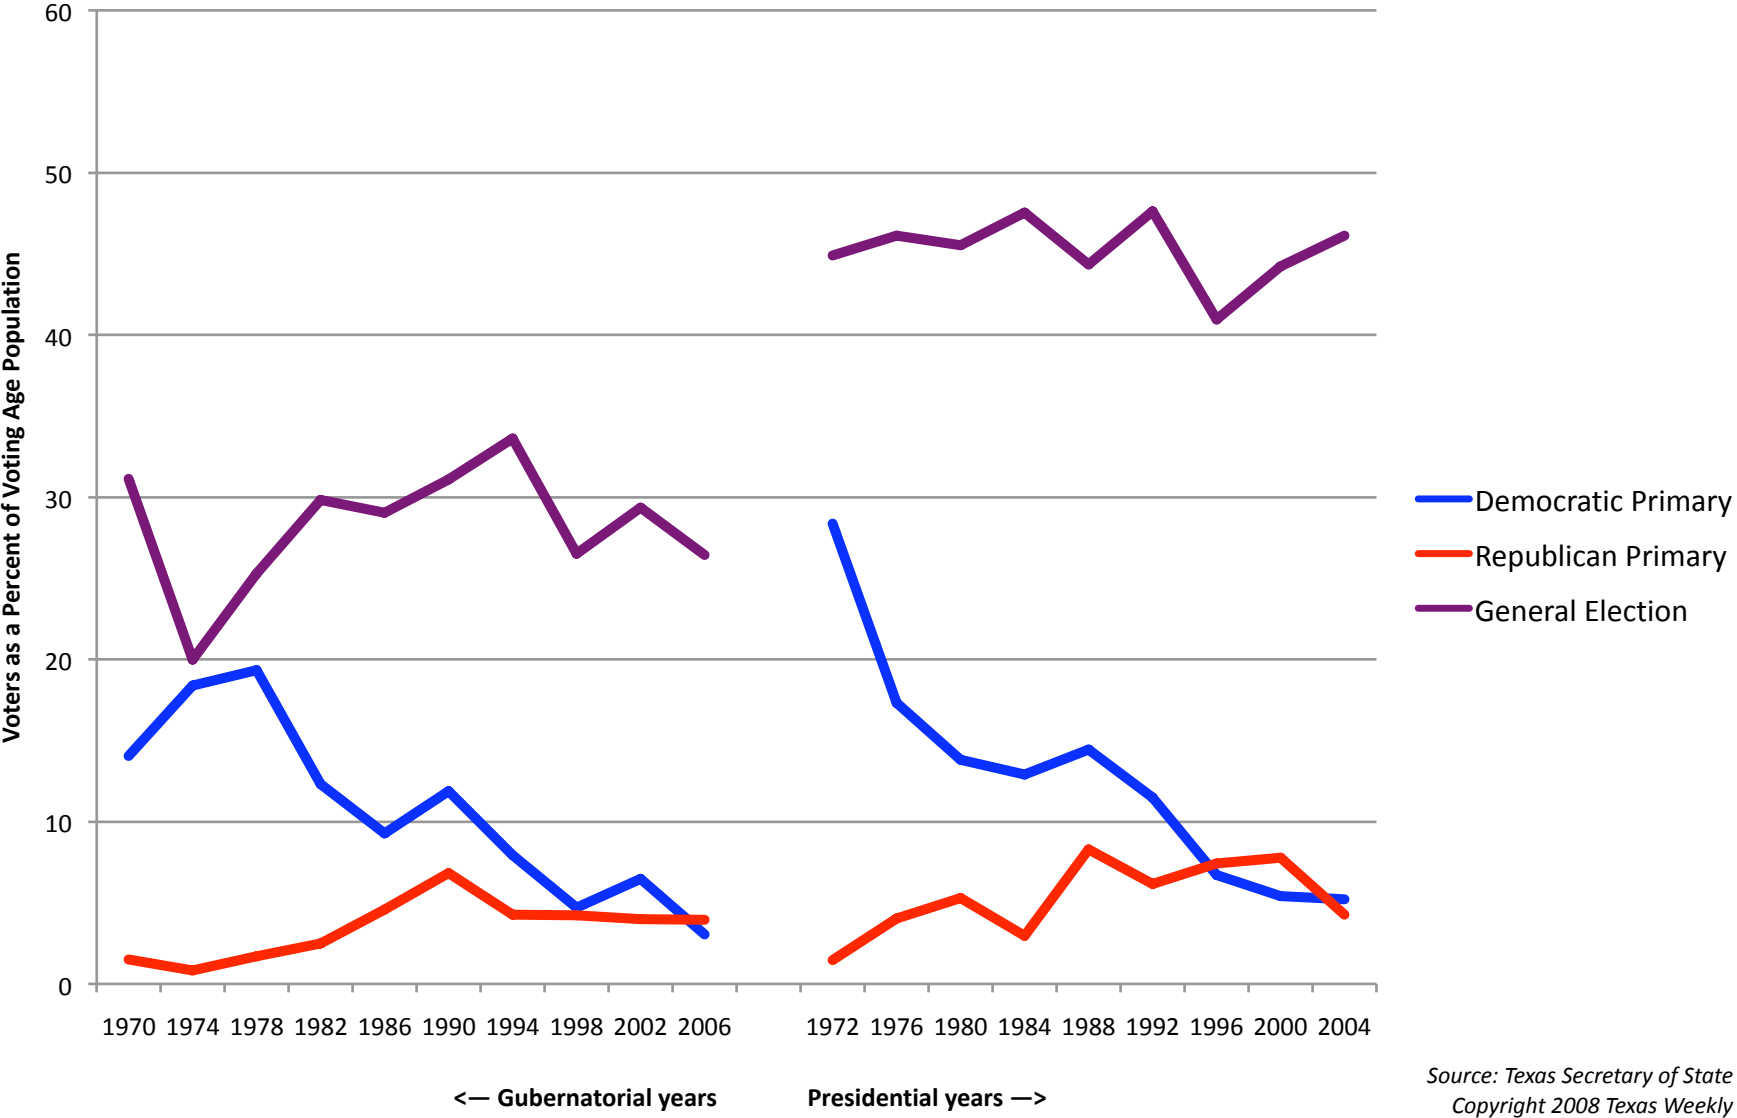

Texas Election Turnout: 1970-2006

Source: Texas Secretary of State
Copyright 2008 Texas Weekly

Texas Election Turnout (Presidential)

Source: Texas Secretary of State
Copyright 2008 Texas Weekly

Texas Election Turnout (Gubernatorial)

Source: Texas Secretary of State
Copyright 2008 Texas Weekly

Texas Election Turnouts: Gubernatorial & Presidential

Source: Texas Secretary of State
Copyright 2008 Texas Weekly