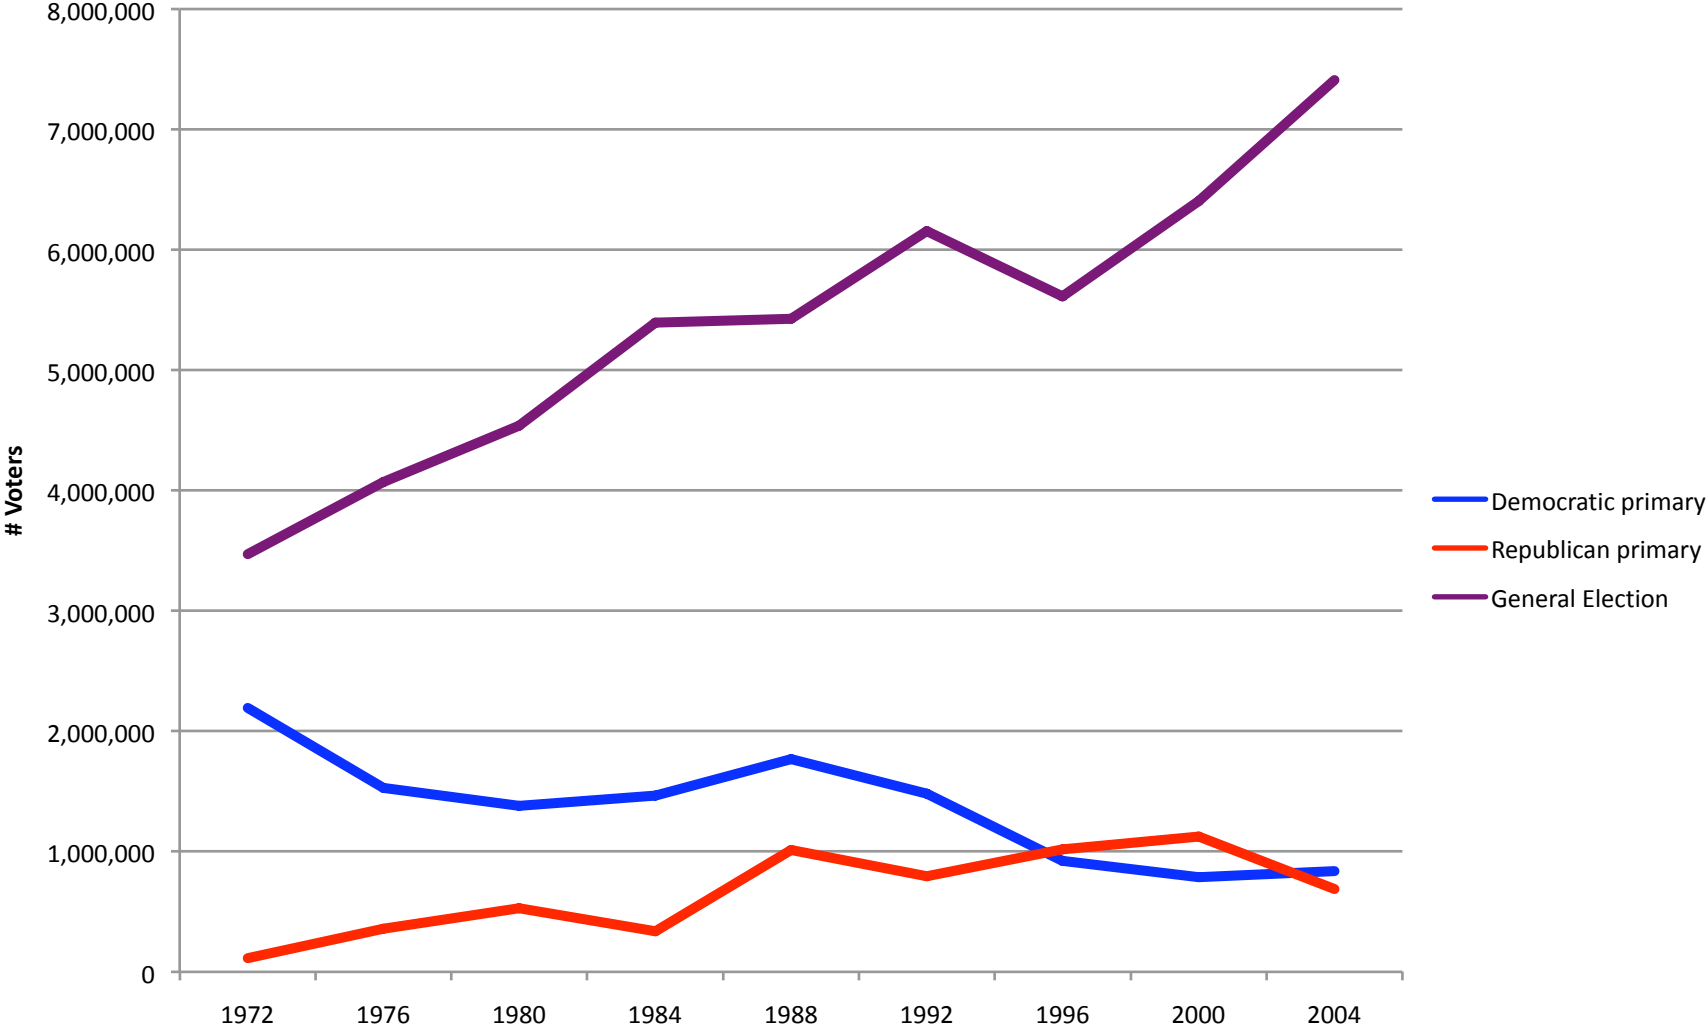

Texas Election Turnout: 1970-2006

Source: Texas Secretary of State
Copyright 2008 Texas Weekly

Texas Election Turnout (Presidential)

Source: Texas Secretary of State
Copyright 2008 Texas Weekly

Texas Election Turnout (Gubernatorial)

Source: Texas Secretary of State
Copyright 2008 Texas Weekly

Texas Election Turnouts: Gubernatorial & Presidential

Source: Texas Secretary of State
Copyright 2008 Texas Weekly