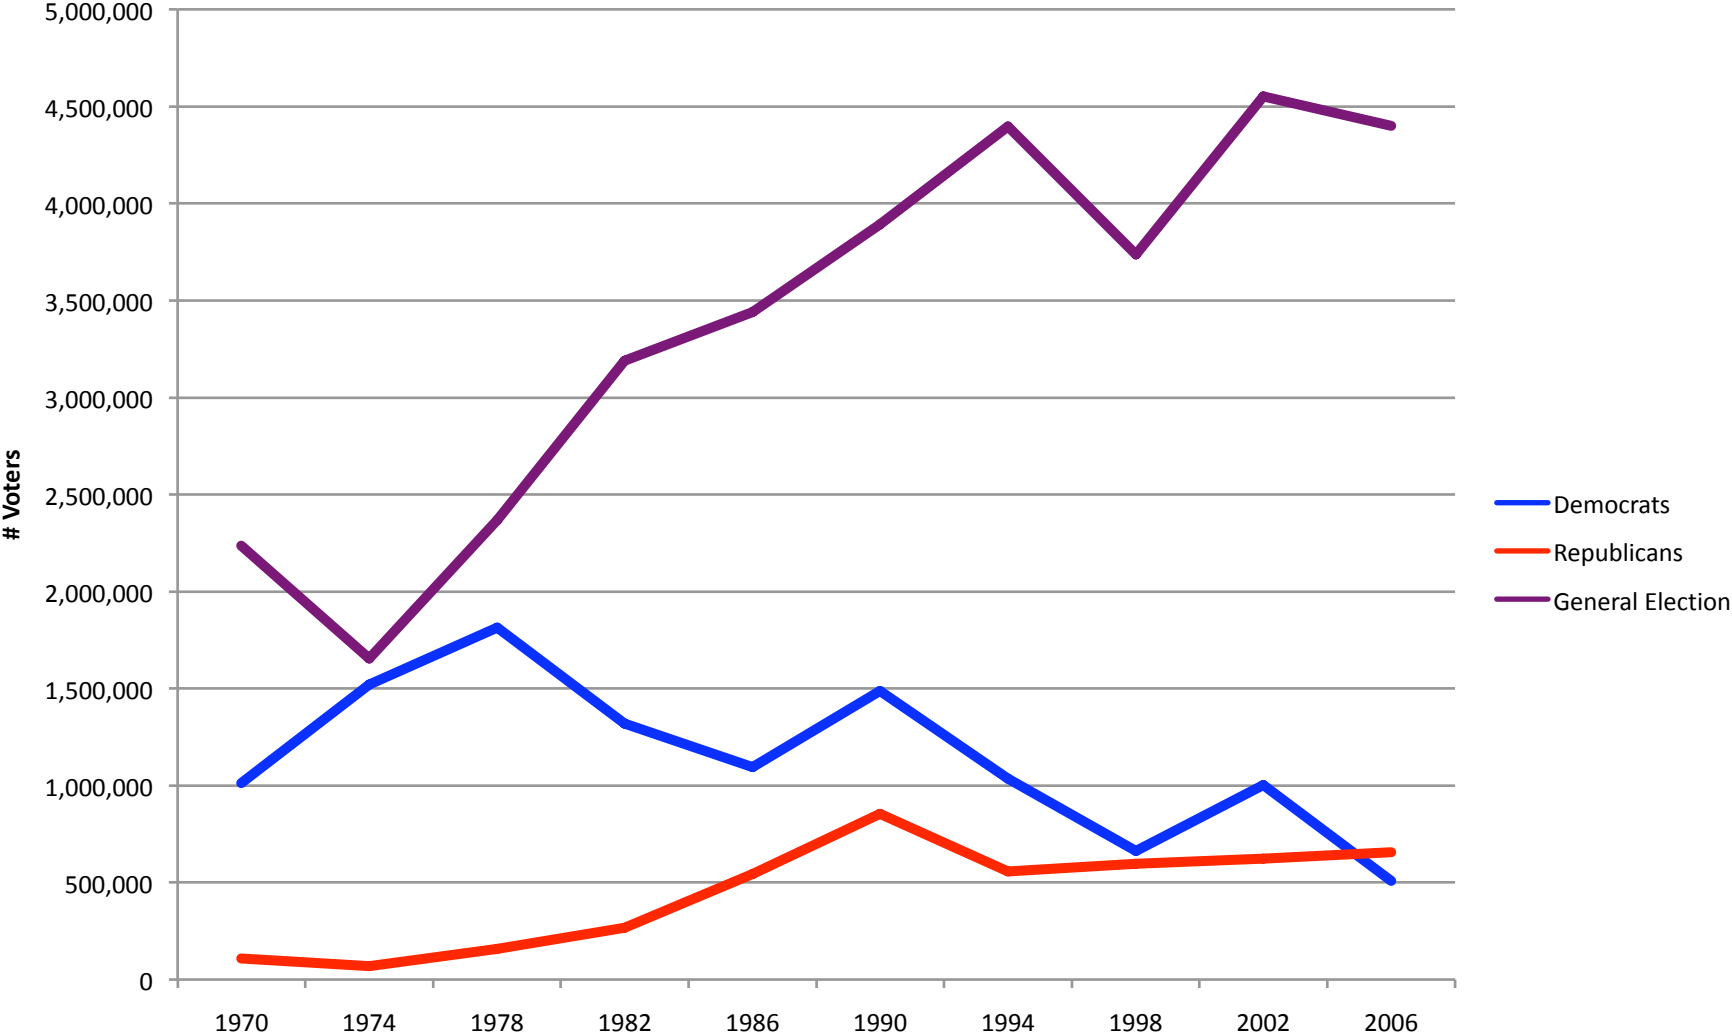

Texas Election Turnout: 1970-2006

Source: Texas Secretary of State
Copyright 2008 Texas Weekly

Texas Election Turnout (Presidential)

Source: Texas Secretary of State
Copyright 2008 Texas Weekly

Texas Election Turnout (Gubernatorial)

Source: Texas Secretary of State
Copyright 2008 Texas Weekly

Texas Election Turnouts: Gubernatorial & Presidential

Source: Texas Secretary of State
Copyright 2008 Texas Weekly