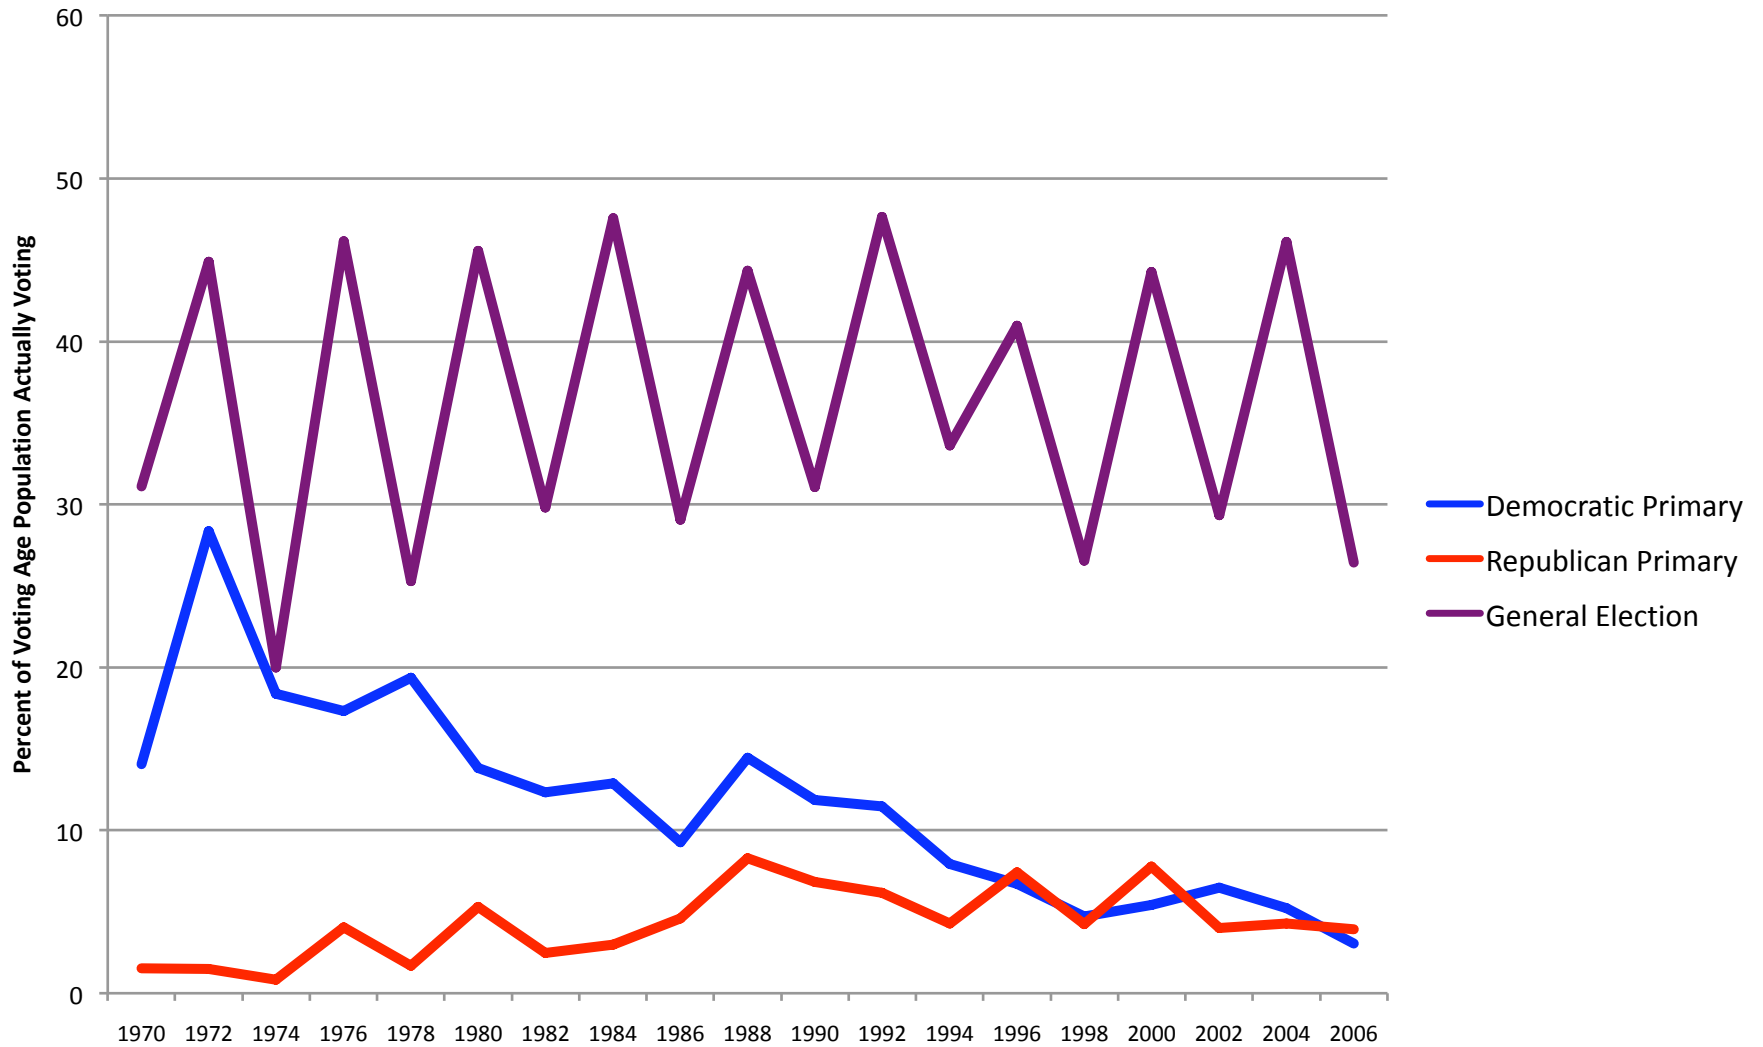

Texas Election Turnout: 1970-2006

Source: Texas Secretary of State
Copyright 2008 Texas Weekly

Texas Election Turnout (Presidential)

Source: Texas Secretary of State
Copyright 2008 Texas Weekly

Texas Election Turnout (Gubernatorial)

Source: Texas Secretary of State
Copyright 2008 Texas Weekly

Texas Election Turnouts: Gubernatorial & Presidential

Source: Texas Secretary of State
Copyright 2008 Texas Weekly